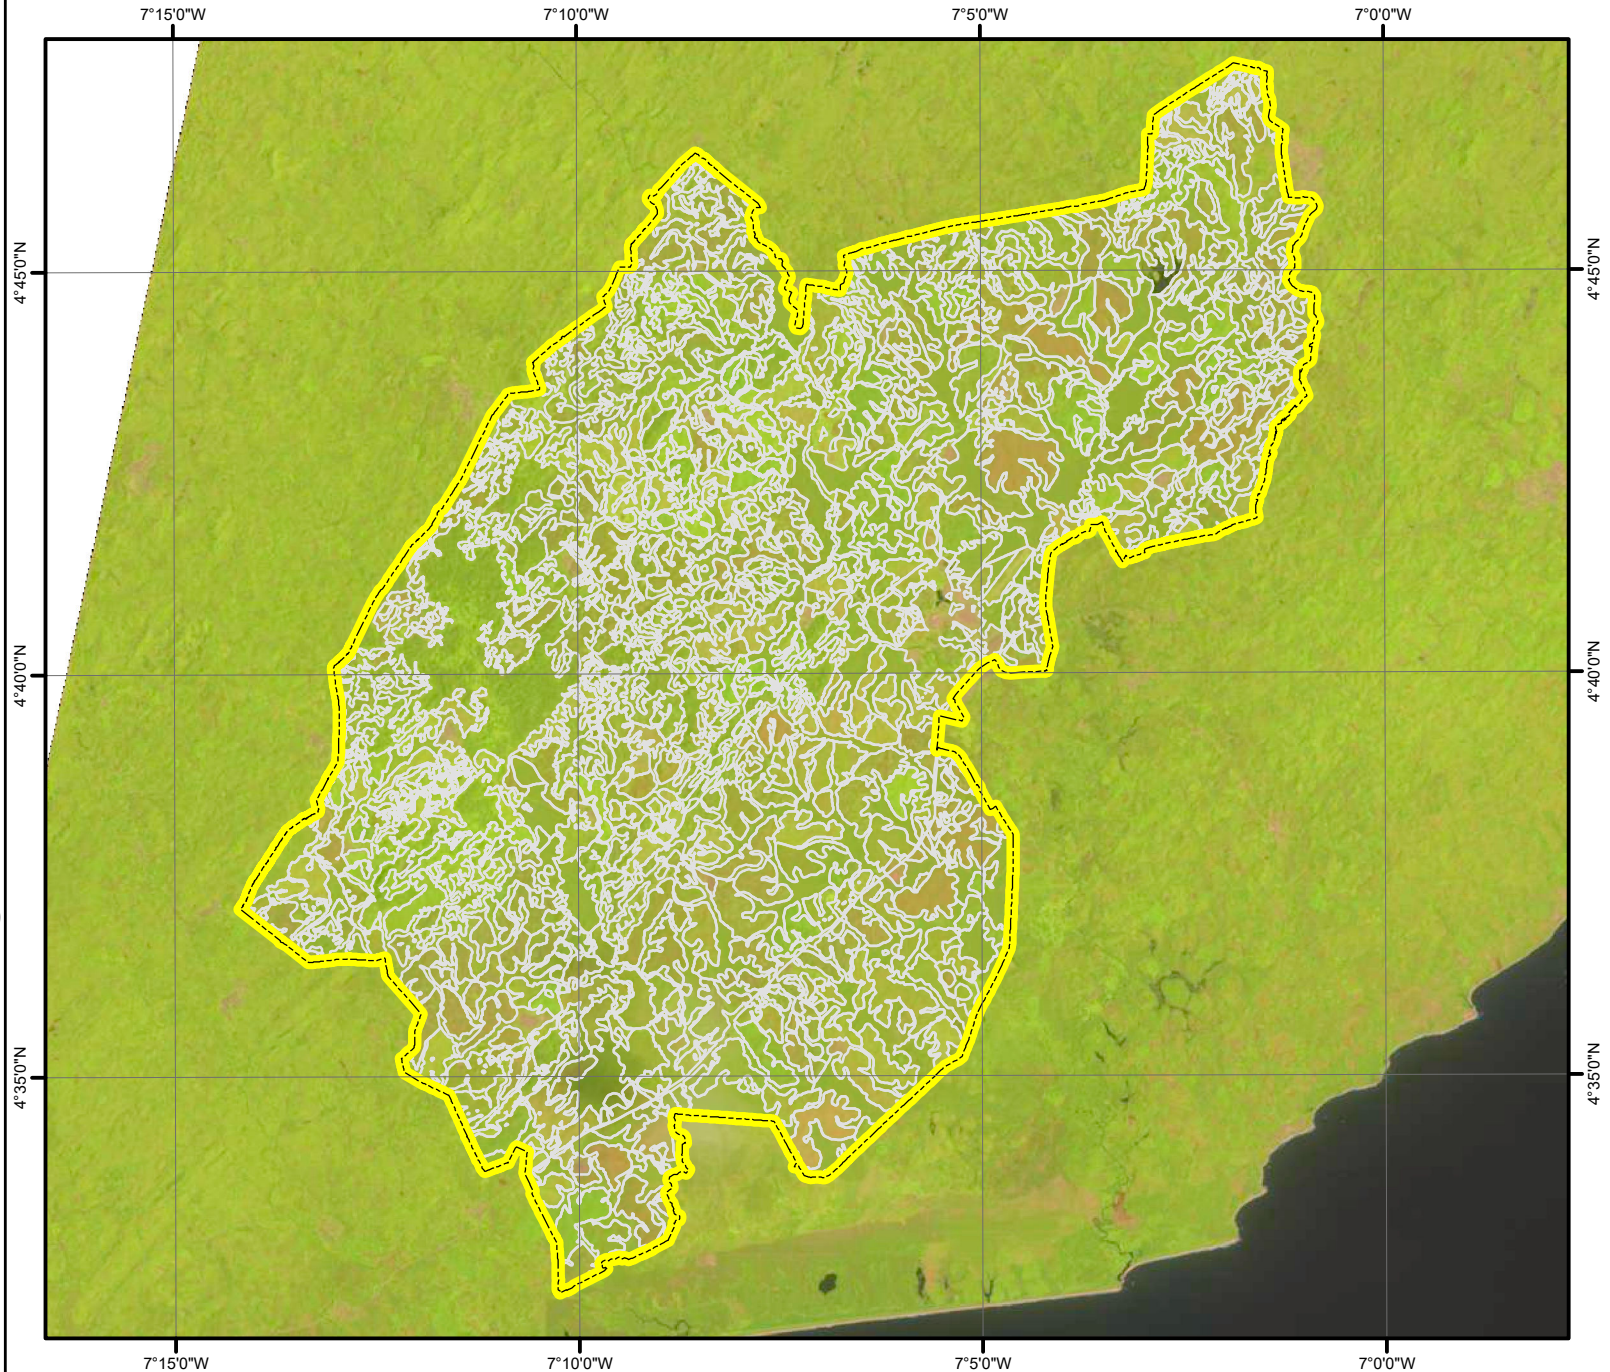

SOGB Concession - Côte d'Ivoire

Legend :

-  Concession boundary
-  Planted area

Source :

- > Concession limits : Field Survey
- > Background : Landsat 8, February 2019
- > Date of edition : April 2020
- > Author : Socfinco FR

Projection system.....UTM
 Zone.....29 North
 Ellipsoïd.....WGS84
 Datum.....WGS84
 UTM Grid.....5'